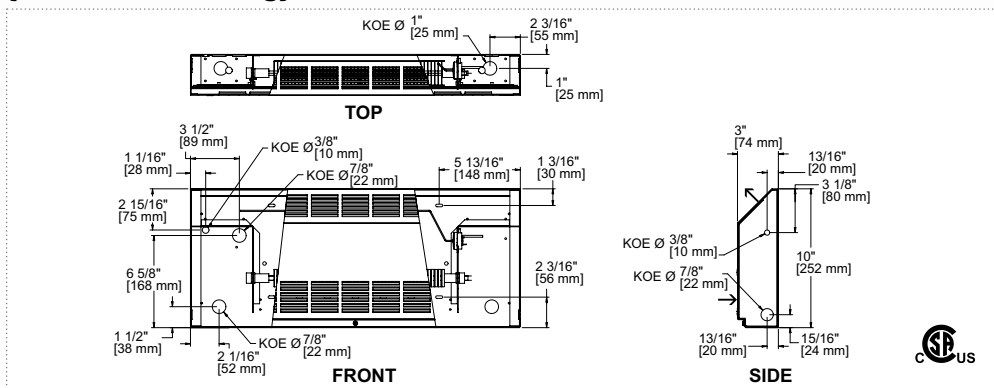

{technical drawing}

sloped top
making it less likely to be sat on, stepped on, or used as a shelf

pages 90 to 96
wall thermostats & accessories