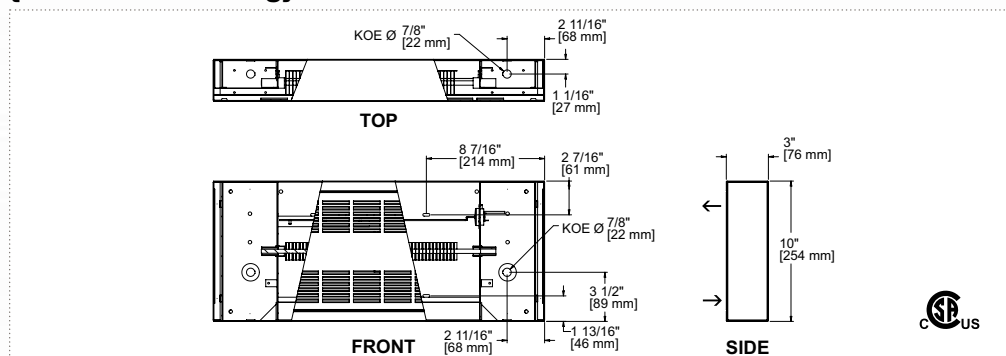

{technical drawing}

pages 90 to 96
wall thermostats & accessories