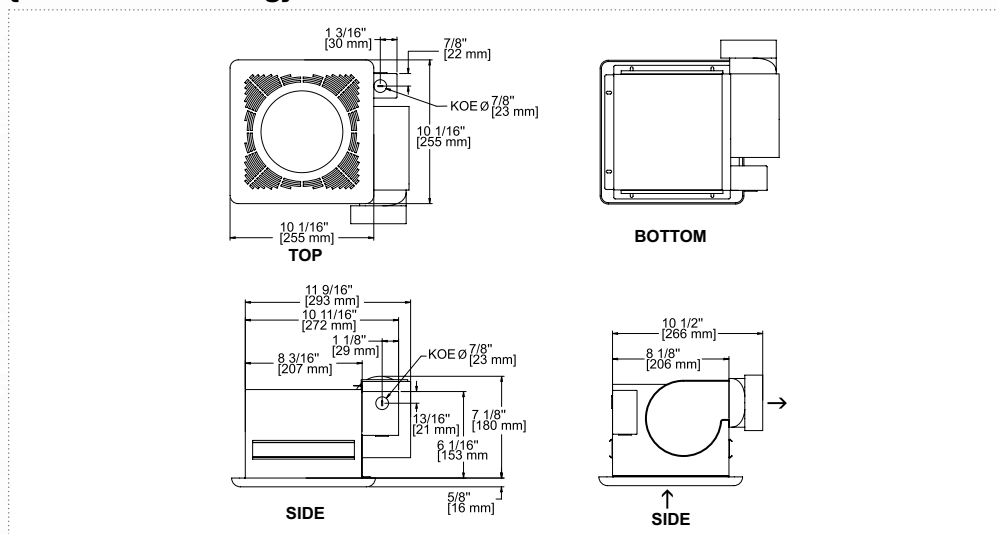

{features}

color	white
manufacturing	<ul style="list-style-type: none"> · plastic grille with rounded corners · 4-inch duct · heating lamp of 250 W (bulb not included)
dimensions	grille de 10 x 10 in.
control	<ul style="list-style-type: none"> · single switch (not included) · double switch (independently controls the fan and the light) (not included)
installation	<ul style="list-style-type: none"> · ceiling recessed · installed on the ceiling joist using wooden headers (not included) · installed on the ceiling joist using sliding brackets (included)
warranty	1 year

{selection table}

product	sound level	flow	duct	capacity	weight	
code	sones	cfm	in.	ft ²	kg	lb
SBFHL070	4.0	70	4	65	2.8	6.3

{technical drawing}

@ **ventilation calculator**
visit our Website!
www.stelpro.com