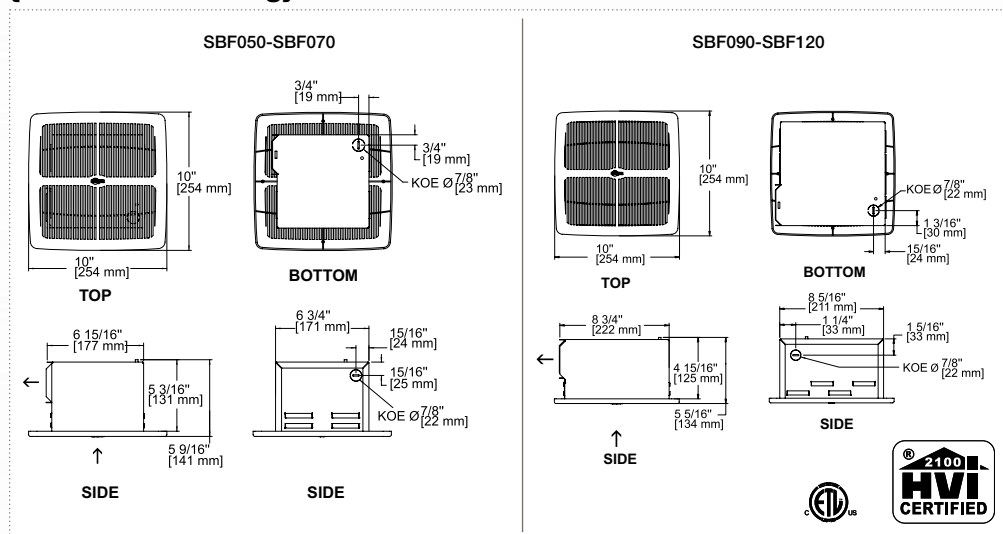

{technical drawing}

@ ventilation calculator
visit our Website!
www.stelpro.com