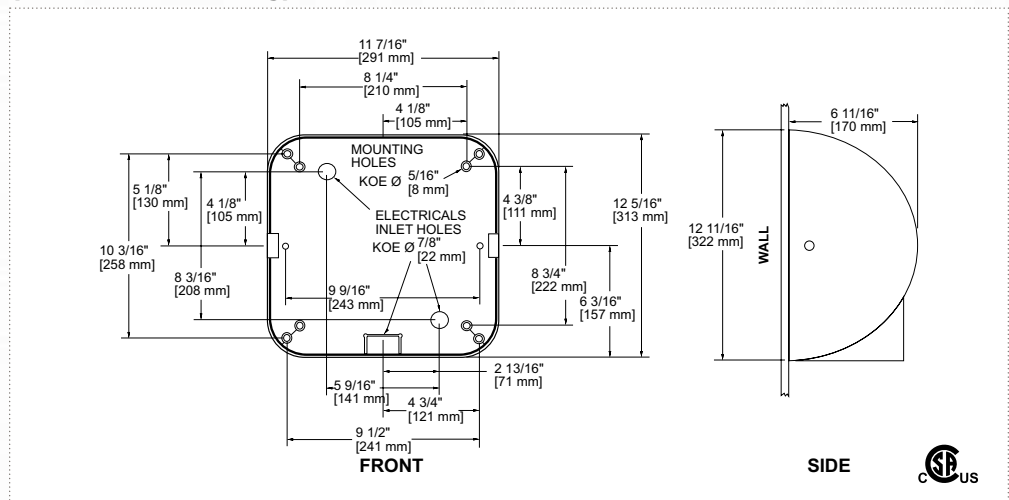

{technical drawing}

P power dries in 15 seconds!

auto **automatic** start and stop