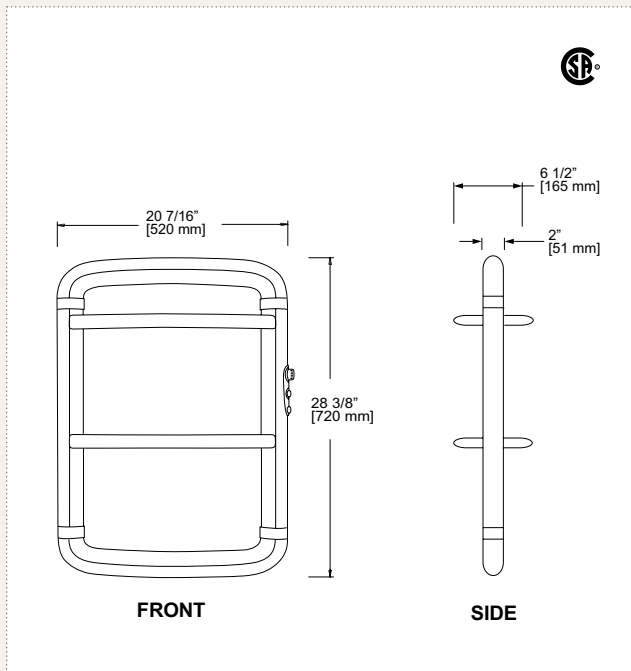

{technical drawings}

STW3252 model