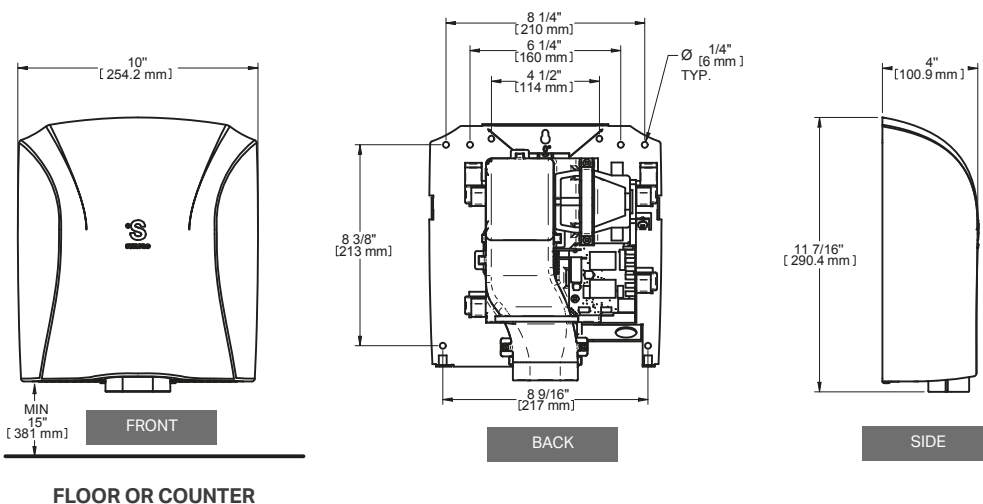

MODE	ENERGY SAVINGS	AIR SPEED OR AIR FLOW	HEATING POWER	NOISE LEVEL	DRYING TIME
ULTIMATE – Normal/High mode High air speed and full heating power for quick drying Ideal for: stadiums, arenas, theatres, public places and warehouses	---				
COMFORT – Normal/Low mode Reduced air speed and moderate heating power for comfortable noise level and heat range Ideal for: libraries, small restaurants and coffee shops	---				
ECONOMICAL – Eco/High mode High air speed without heat for quick drying with energy and cost savings Ideal for: schools, universities, amusement parks, warehouses and large restaurants			---		
HARMONY – Eco/Low mode Reduced air speed without heat for energy savings and a moderate noise level Ideal for: hospitals, libraries, daycares, small restaurants and coffee shops			---		

MODE	AIR FLOW	TOTAL POWER	NOISE LEVEL
	CFM	WATTS	DB
ULTIMATE	108	1350	69
COMFORT	78	910	63
ECONOMICAL	108	135	69
HARMONY	78	65	63

3 LEVELS OF DETECTION

Adjust the sensitivity level of your hand dryer to meet usage requirements.

Detection distances may vary depending on lighting conditions.

- **MAXIMAL DETECTION – STANDARD (APPROX. 4 IN.)**
- **MEDIUM DETECTION – DECREASED (APPROX. 3 IN.)**
- **MINIMAL DETECTION – MINIMUM (APPROX. 2 IN.)**

RECOMMENDED INSTALLATION HEIGHTS

Distance between floor and bottom of hand dryer

MEN	WOMEN	TEENAGERS	CHILDREN	HANDICAPPED
45 in.	43 in.	41 in.	35 in.	37 in.

TECHNICAL DRAWINGS

Stelpro reserves the right to modify descriptions, manufacturing specifications or prices without prior notice. Returns are not accepted for orders of products with optional colors. For all the latest models and prices, please refer to our website at www.stelpro.com.