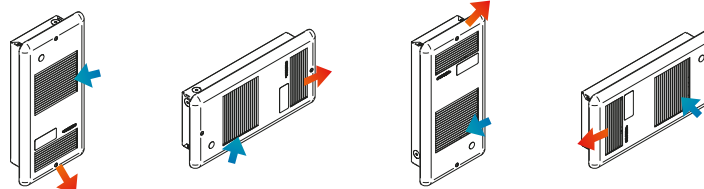

MANUFACTURING

- 20-gauge steel cabinet and 18-gauge steel grille
- quiet fan – 40 CFM (500 W to 1000 W models) – 75 CFM (1250 W to 2000 W models)
- thermal protection with automatic reset
- dual wattage (DW) in some models (see DW in technical specifications table)
- additional thermal protection with a thermal fuse (must be replaced if triggered)
- pilot light indicates when thermal protection has been activated

ELEMENT

- nichrome element produces instant heat

CONTROL

- built-in thermostat (optional), 3 control knobs included (white, soft white and black)
- wall thermostat (not included) – the use of an electronic thermostat is strongly recommended

INSTALLATION

- wall mounted
- recessed (wall must have a depth of 2 3/8 in. minimum)
- surface mounted with surface adapter (optional)
- four installation positions

WARRANTY

- five years

FOUR INSTALLATION OPTIONS