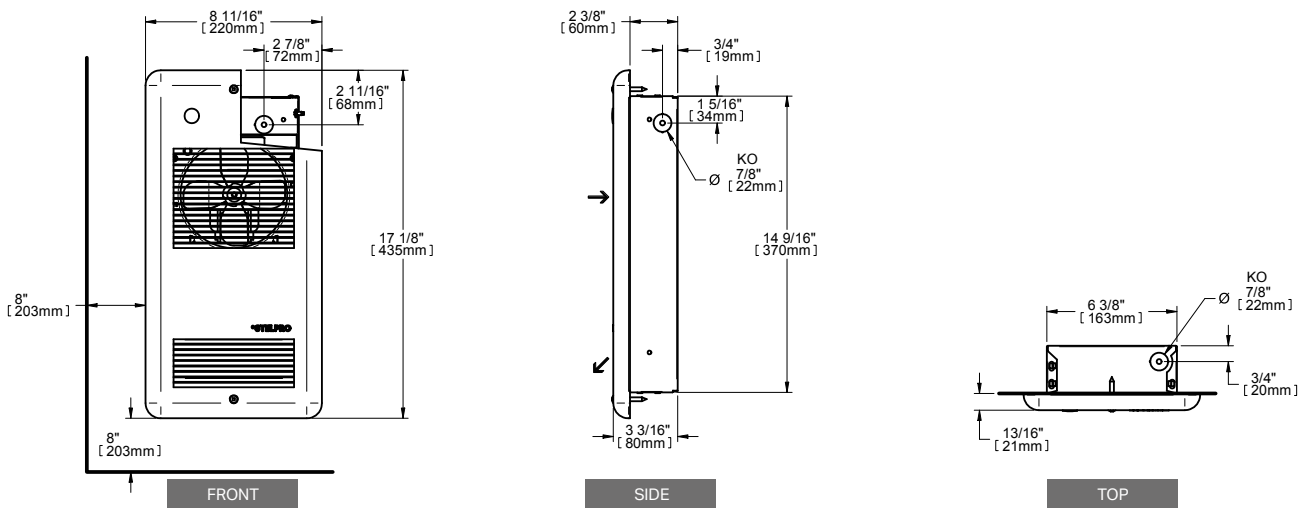

Add W for white or SW for soft white (consult the optional colors chart or contact your Stelpro representative for all other colors).
--- not available * Dual wattage

ACCESSORIES

PRODUCT	DESCRIPTION
ARWFT1*	built-in single pole thermostat [120 V-347 V]
ARWFT2	built-in double pole thermostat [120 V-347 V]
RWFSA*	surface adapter (white)
RWFDIS277*	disconnect switch [120 V-277 V] [17 A @ 120 V-12 A @ 277 V] [Unit without thermostat]
RWFDIS277T*	disconnect switch [120 V-277 V] [17 A @ 120 V-12 A @ 277 V] [Unit with thermostat]

* Add W for white or SW for soft white
* Factory installed

TECHNICAL DRAWINGS

Stelpro reserves the right to modify descriptions, manufacturing specifications or prices without prior notice. No returns accepted on optional-color products.
For all the latest models and prices, please refer to our website at www.stelpro.com.