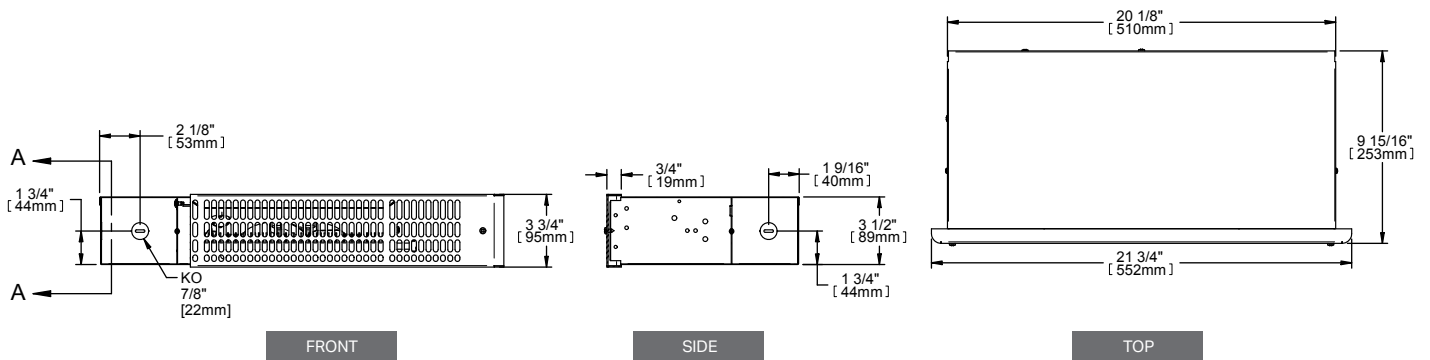

TECHNICAL DRAWINGS

Stelpro reserves the right to modify descriptions, manufacturing specifications or prices without prior notice. No returns accepted on optional-colour products. For all the latest models and prices, please refer to our website at www.stelpro.com.