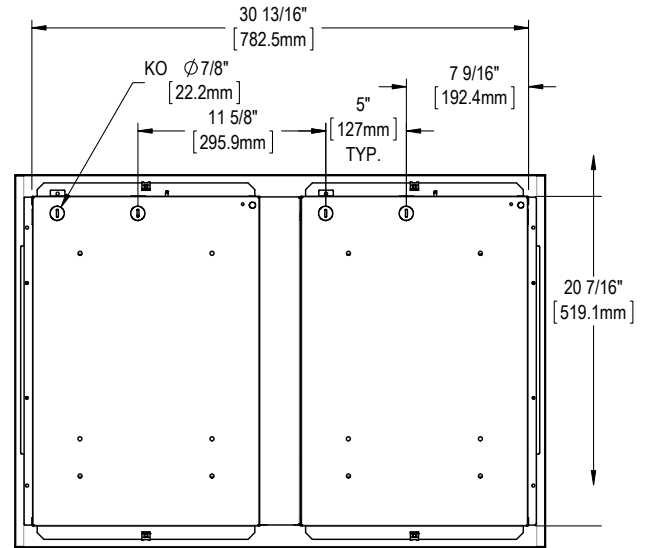

* Add W for white or SW for soft white

* Factory installed

TECHNICAL DRAWINGS

SINGLE UNIT

FRONT

SIDE

BACK

DOUBLE UNIT