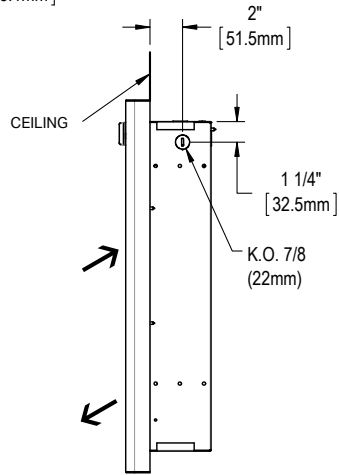

SIDE

TECHNICAL DRAWINGS

SINGLE UNIT