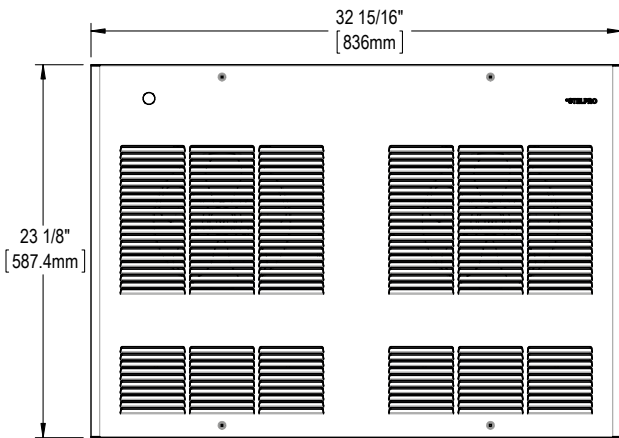

* Add W for white or SW for soft white

* Factory installed

TECHNICAL DRAWINGS

SINGLE UNIT

FRONT

SIDE

BACK

DOUBLE UNIT