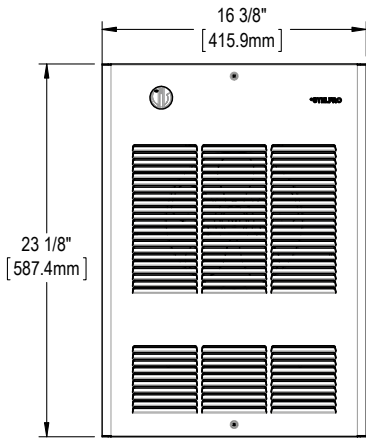

TECHNICAL DRAWINGS

SINGLE UNIT

FRONT