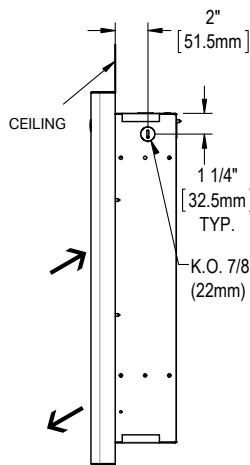

* Add W for white or SW for soft white

* Factory installed

TECHNICAL DRAWINGS

SINGLE UNIT

FRONT

SIDE

BACK

DOUBLE UNIT