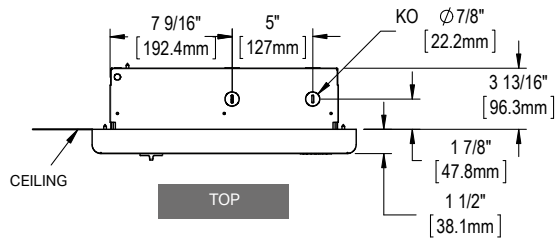

* Add W for white or SW for soft white

* Factory installed

TECHNICAL DRAWINGS

SINGLE UNIT

FRONT

SIDE

BACK

DOUBLE UNIT