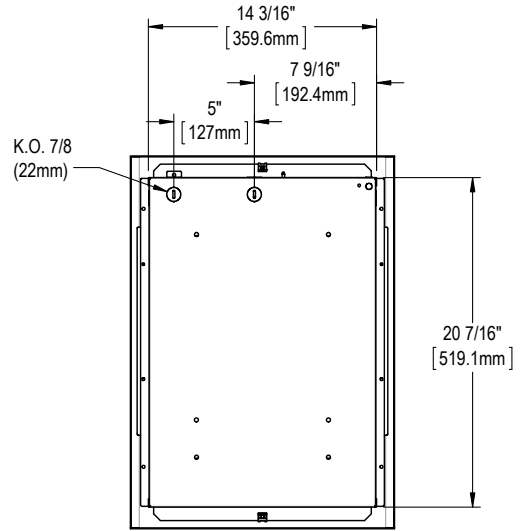

BACK

TECHNICAL DRAWINGS

SINGLE UNIT