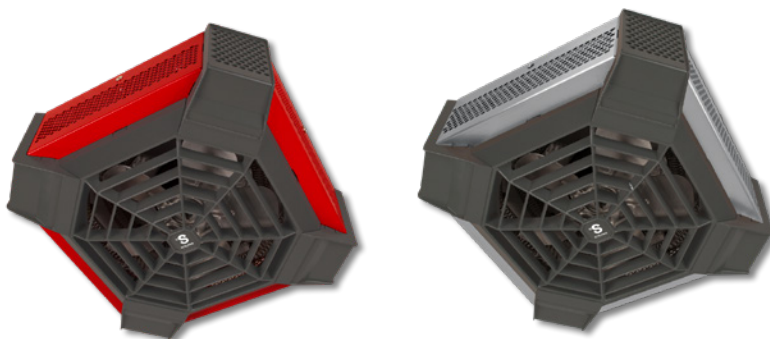

# SGH | SPIDER™

CEILING FAN HEATER

SPIDER™

## GET CAUGHT UP IN ITS COMFORT!

This stylish ceiling fan heater will be the highlight of your garage! The Spider ceiling fan heater combines optimum performance, instant heat and a low noise level, all this in a distinctive design.

### CEILING INSTALLATION FREES UP FLOOR AND WALL SPACE

### MANUFACTURING

- 22-gauge smooth steel housing
- quiet helicoidal fan
- thermal protection with automatic reset
- closed and permanently lubricated motor