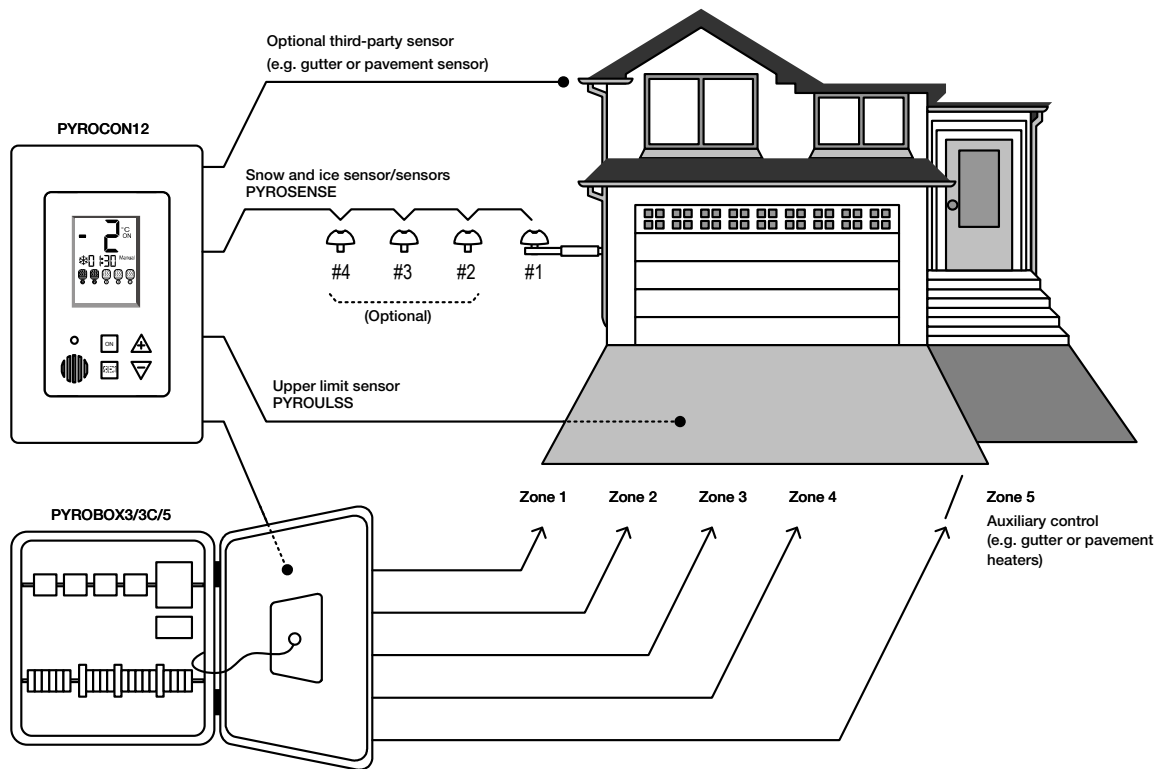

APPLICATIONS
• driveways
• sidewalks
• loading docks
• stairs and pavement

CONTROL
• electronic with adjustable
parameters for customized
installations
• test mode to perform a quick
system check

- a third-party terminal is available to connect a SIT-6E™ sensor and control some or all zones
- sequencing zone option: enables larger snow melting area with reduced power consumption on site
- multiple snow sensor input (optional)
- energy efficient algorithm
- adjustable setpoints: upper and lower limit temperature, hold ON/OFF delay, manual ON and time splitting between zones

Dimensions: PYROBOX5: 20x20x8 in. (500x500x200 mm), PYROBOX 3 and 3C: 15x12x6 in. (380x300x155 mm)

Stelpro reserves the right to modify descriptions, manufacturing specifications or prices without prior notice. No returns accepted on optional-colour products. For all the latest models and prices, please refer to our website at www.stelpro.com.

PYROSENSE

SNOW AND TEMPERATURE SENSOR

- 30-foot connection cable
- Shaped to avoid snow build-up
- Four spikes to keep birds away
- Easy to configure with the controller

PYROSB

RUSTPROOF METAL SUPPORT DESIGNED FOR THE PYROSENSE SENSOR