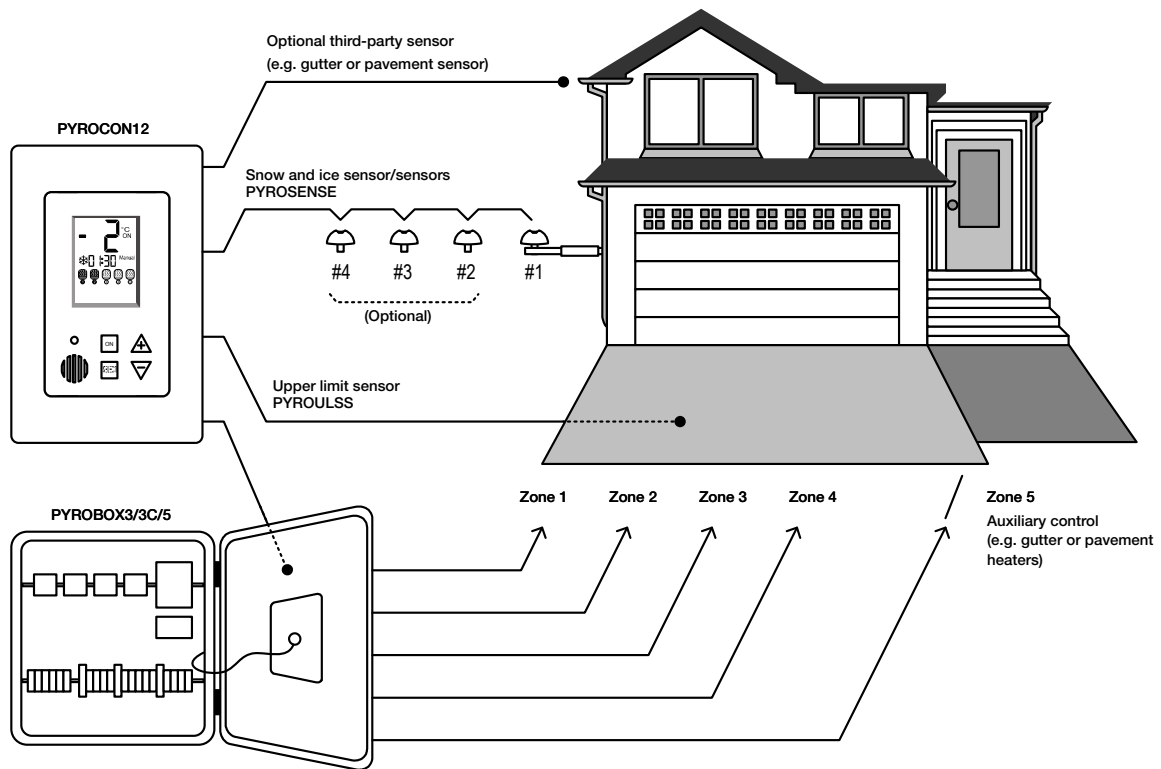

APPLICATIONS

- driveways
- sidewalks
- loading docks
- stairs and pavement

CONTROL

- electronic with adjustable parameters for customized installations
- test mode to perform a quick system check

- a third-party terminal is available to connect a SIT-6E™ sensor and control some or all zones
- sequencing zone option: enables larger snow melting area with reduced power consumption on site
- multiple snow sensor input (optional)
- energy efficient algorithm
- adjustable setpoints: upper and lower limit temperature, hold ON/OFF delay, manual ON and time splitting between zones

Dimensions: PYROBOX5: 20x20x8 in. (500x500x200 mm), PYROBOX 3 and 3C: 15x12x6 in. (380x300x155 mm)

Stelpro reserves the right to modify descriptions, manufacturing specifications or prices without prior notice. No returns accepted on optional-color products. For all the latest models and prices, please refer to our website at www.stelpro.com.

FC_PYROBOX_US_280420

PYROSENSE

SNOW AND TEMPERATURE SENSOR

- 30-foot connection cable
- Shaped to avoid snow build-up
- Four spikes to keep birds away
- Easy to configure with the controller

PYROSB

RUSTPROOF METAL SUPPORT DESIGNED FOR THE PYROSENSE SENSOR