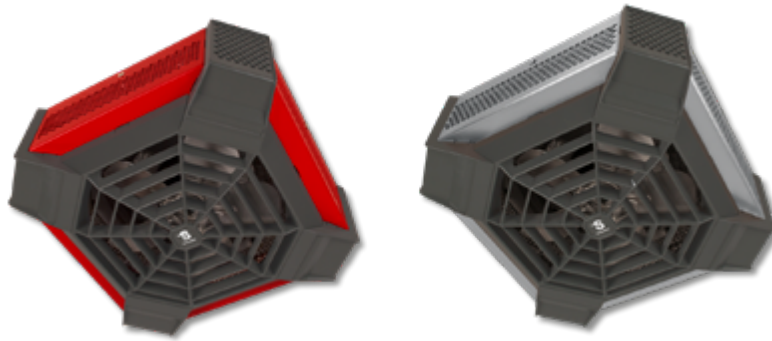

# SGH | SPIDER™

## CEILING FAN HEATER

## GET CAUGHT UP IN ITS COMFORT!

This stylish ceiling fan heater will be the highlight of your garage! The Spider ceiling fan heater combines optimum performance, instant heat and a low noise level, all this in a distinctive design.

#### MANUFACTURING

- 22-gauge smooth steel housing
- quiet helicoidal fan
- thermal protection with automatic reset
- closed and permanently lubricated motor