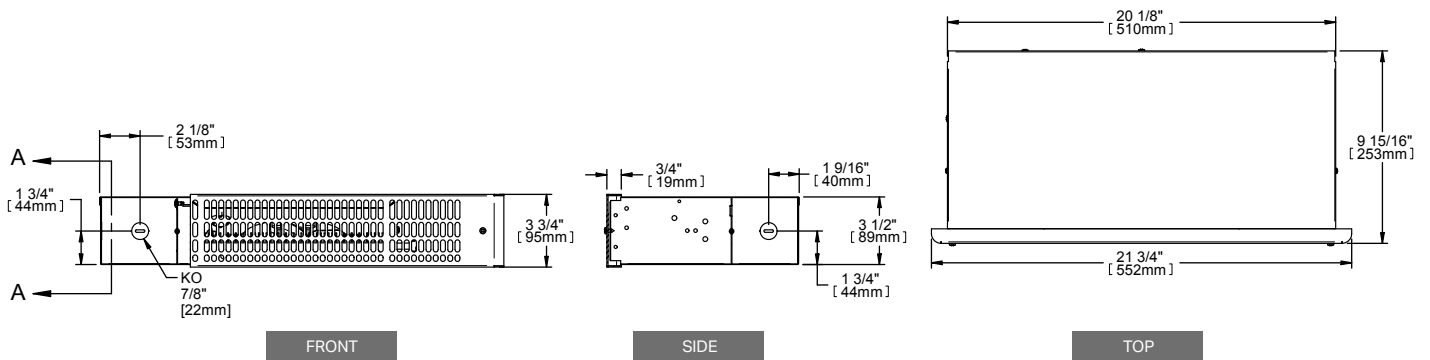

TECHNICAL DRAWINGS

Stelpro reserves the right to modify at any time the description, manufacturing, or price of its products. Additionally, Stelpro may apply restocking fees or refuse a refund based on one or more of the following criteria: optional color, custom product, assembly with low-demand options. For the latest product information and prices regarding the products, please visit the website www.stelpro.com.