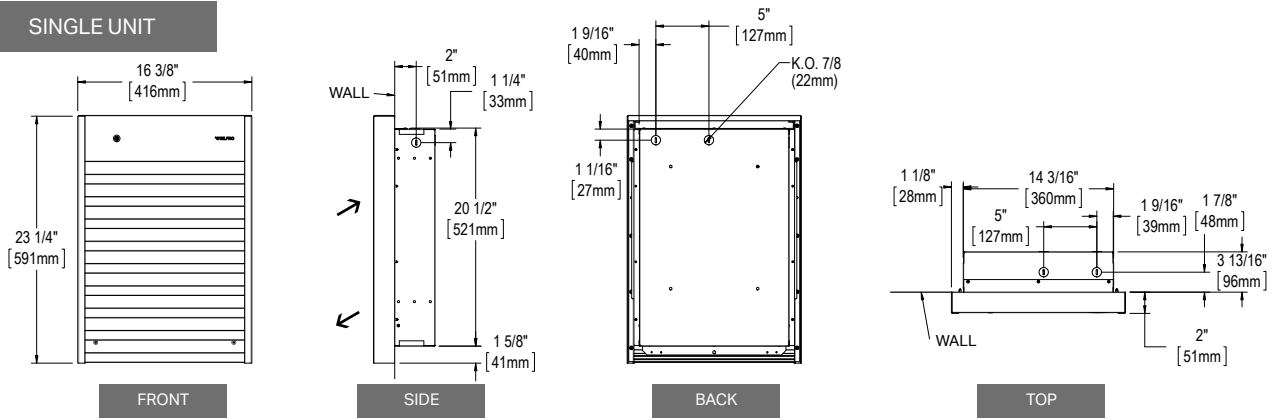

TECHNICAL DRAWINGS

SINGLE UNIT