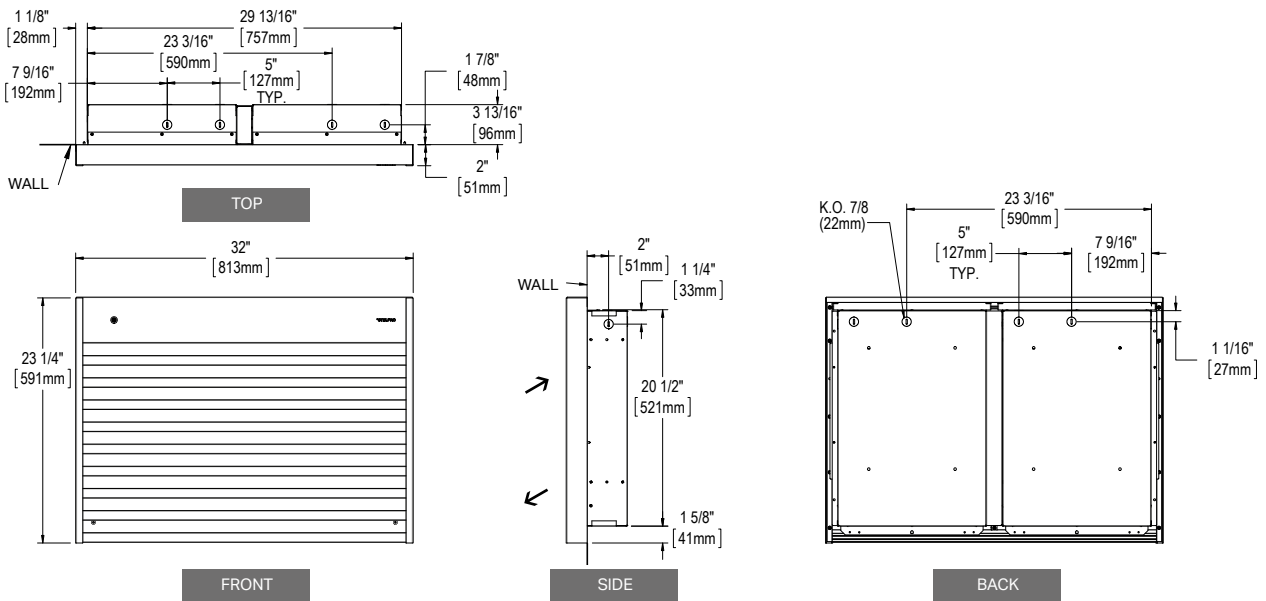

DOUBLE UNIT